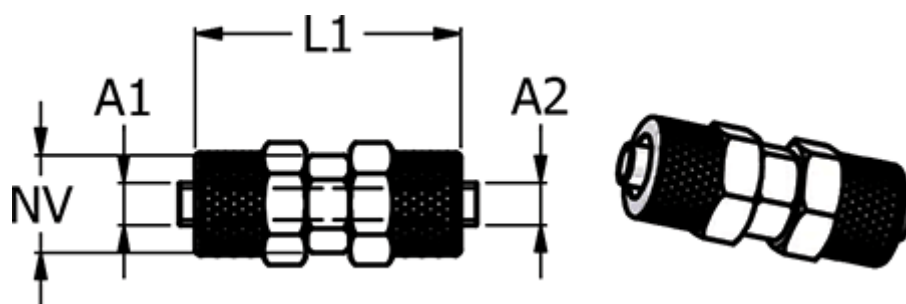

Article number: 586113008

Description: Push-on fitting 11.300-8, metal $\text{Ø}8/6\text{-}\text{Ø}8/6$
Straight connector

Measures

Hose diameter A1 = 8/6

Hose diameter A2 = 8/6

NV = 14